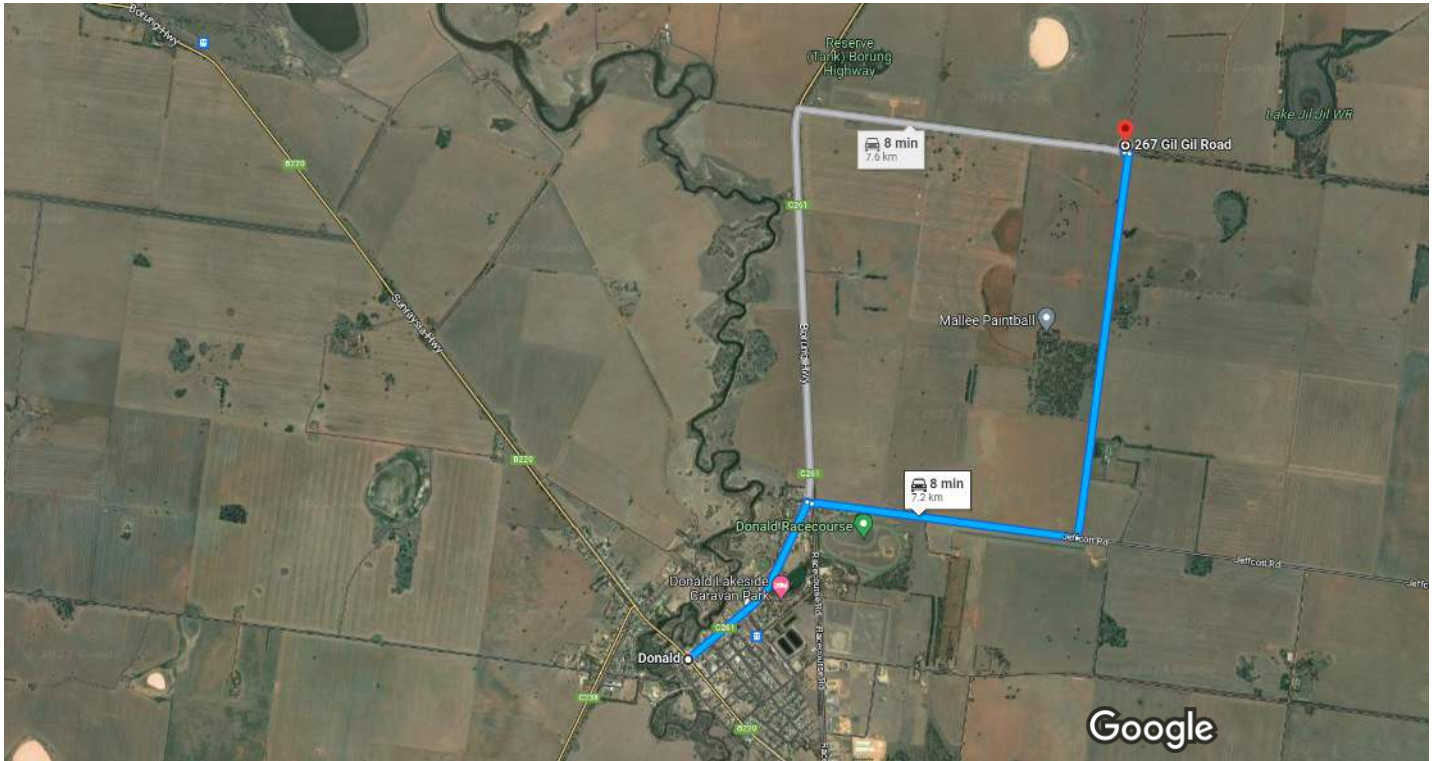

Donald, Victoria 3480 to 267 Gil Gil Rd, Donald VIC 3480

Drive 7.2 km, 8 min

Imagery ©2023 CNES / Airbus, Landsat / Copernicus, Maxar Technologies, Map data ©2023 500 m

Donald
Victoria 3480

- ↑ 1. Head north-east on Borung Hwy/Hammill St/C261 towards Houston St
 ⓘ Continue to follow Borung Hwy/C261
 _____ 1.7 km
- ↘ 2. Turn right onto Jeffcott St
 _____ 38 m
- ↙ 3. Turn left to stay on Jeffcott St
 _____ 2.2 km
- ↙ 4. Turn left onto Harris Rd
 _____ 3.2 km
- ↙ 5. Turn left onto Gil Gil Rd
 _____ 47 m
- ↘ 6. Turn right
 _____ 60 m

267 Gil Gil Rd
Donald VIC 3480